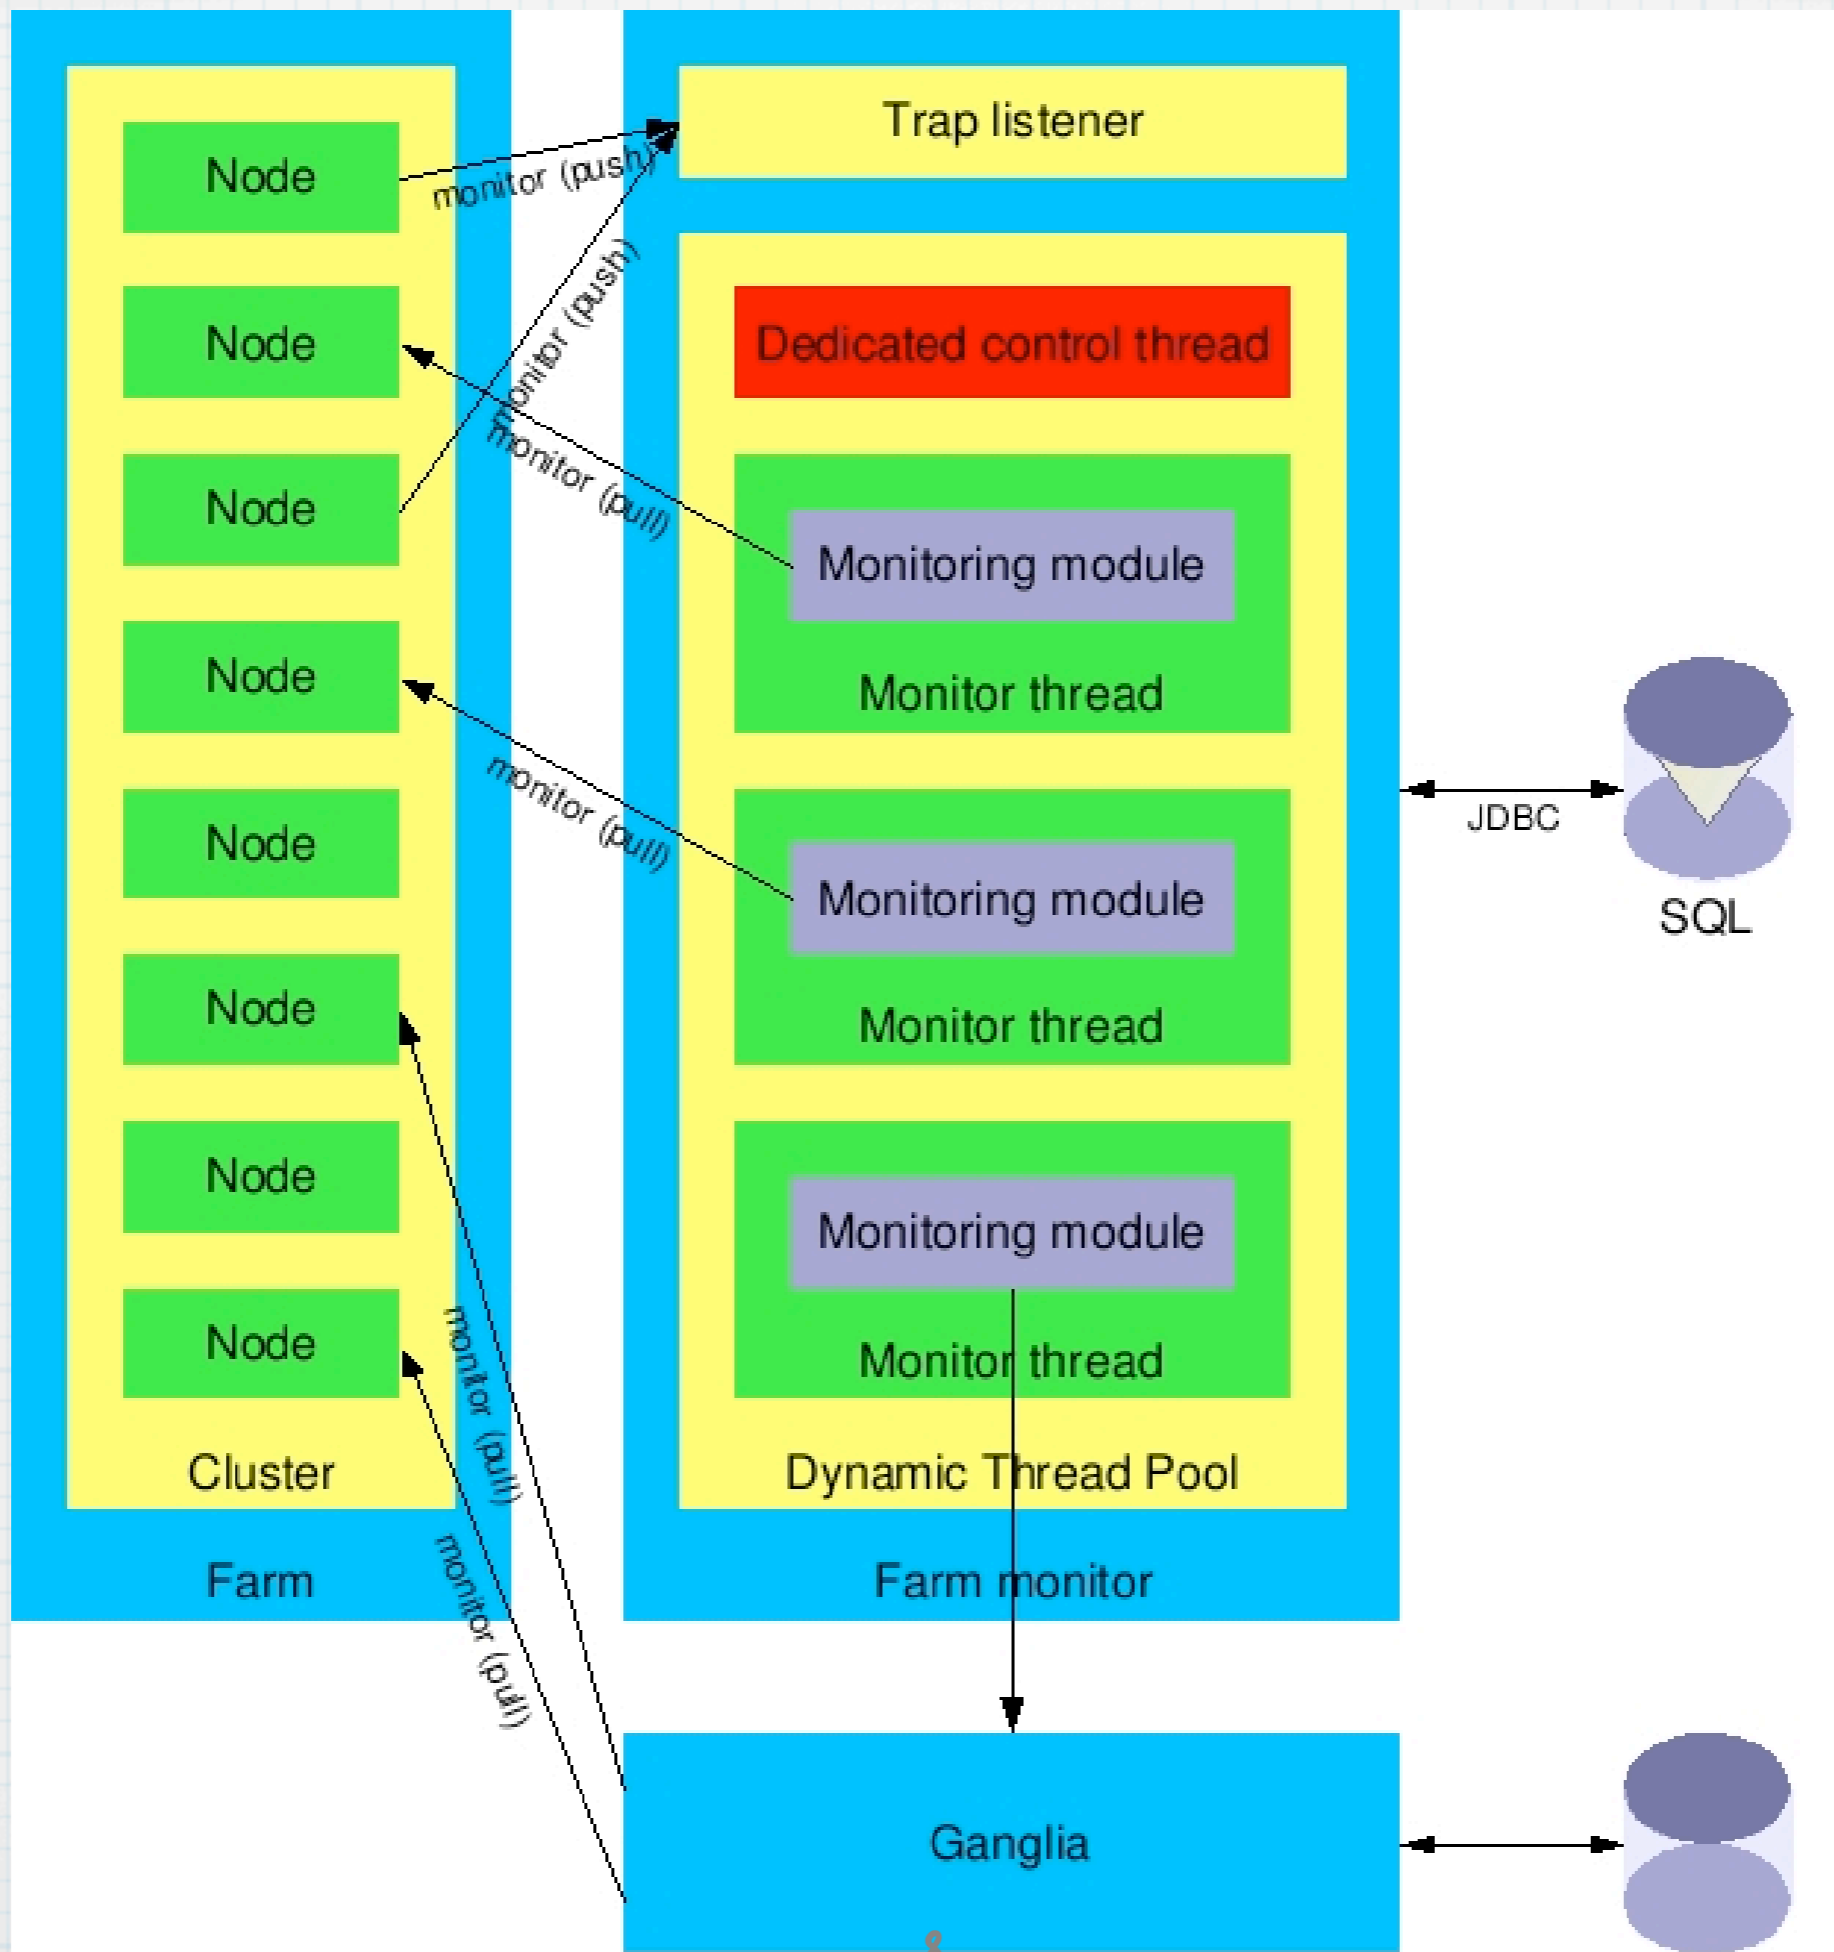

MonALISA

*MONitoring Agents using a Large
Integrated Services Architecture*

H.J. Blok

B. Dorlandt

Introduction

- * Design & Communication
- * Security
- * Monitoring
- * Demo
- * Conclusion

Design

Design & Communication

Security

- * MonALISA versions
- * Jini

Design

Monitoring

SOAP

- * `getValues`
- * `getConfiguration`
- * `getLastConfiguration`

Demo

Conclusion