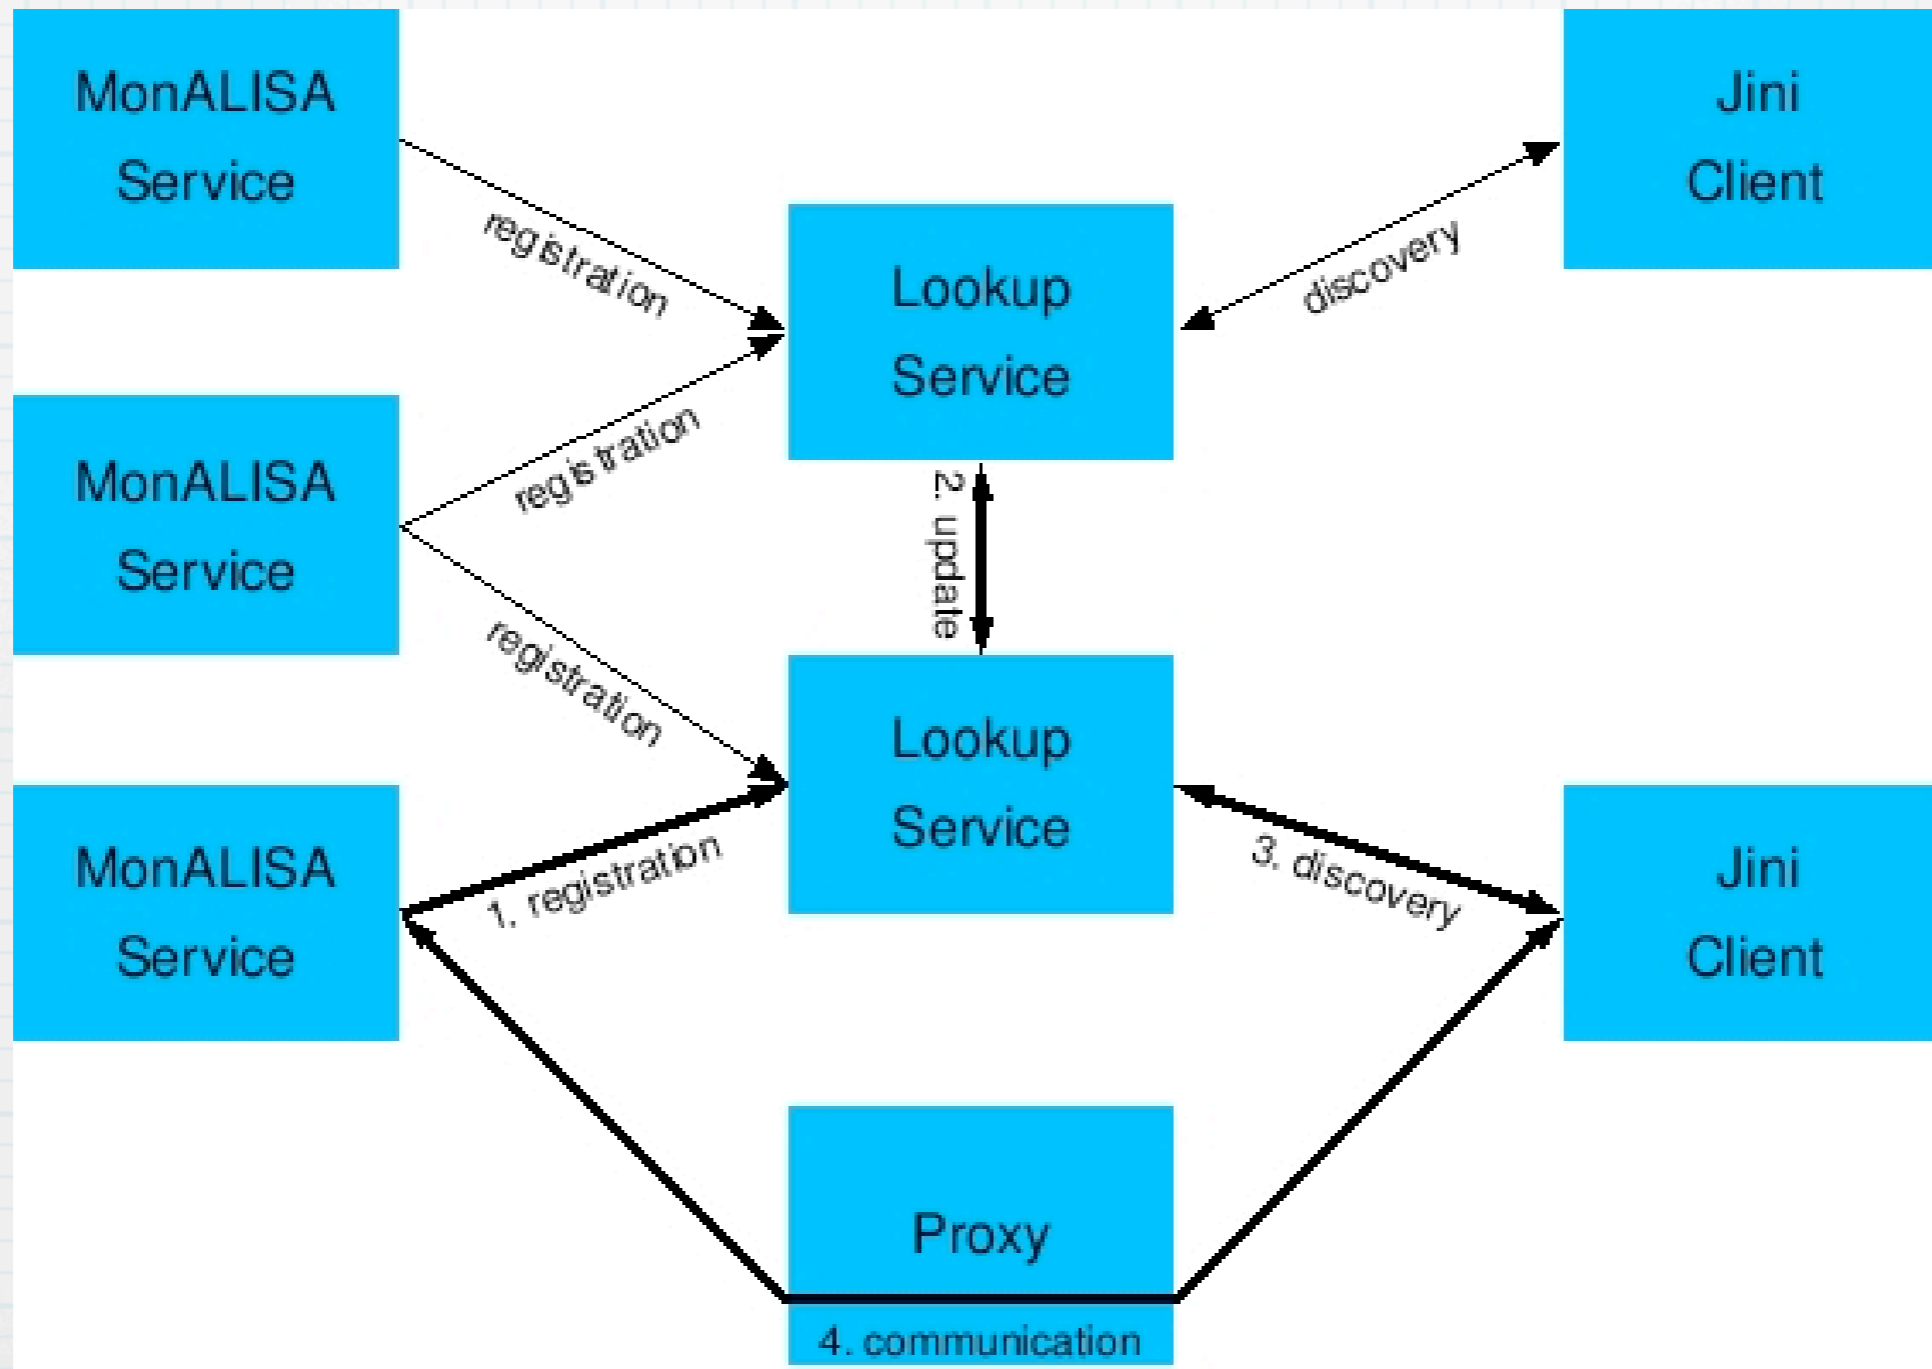

MonALISA

*MONitoring Agents using a Large
Integrated Services Architecture*

H.J. Blok

B. Dorlandt

Introduction

- * Design & Communication
- * Security
- * Monitoring
- * Demo
- * Conclusion

Design

Design & Communication

Security

- * MonALISA versions
- * Jini

Design

Monitoring

SOAP

- * `getValues`
- * `getConfiguration`
- * `getLastConfiguration`

Demo

Conclusion